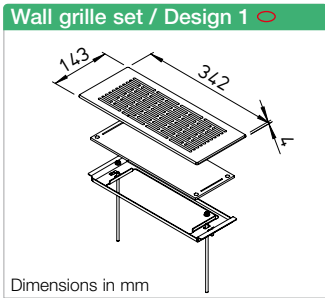

Floor grille set for floor level installation. Three-dimensional adjustable compensation mechanism for adapting the grille to different floor covering heights or for alignment to a wall or window.

- **Description Wall grille set**
Grille for wall/floor box FRS-WBK 2-51.
- Set consists of:
Metal wall grille with installation frame and insert filter.
- **Surfaces/ Colours**
- Powder coating in white:
FRS-WGS 1, FRS-WGS 2 and FRS-WGS 3.
- High-quality stainless steel: FRS-WGS 1 E, FRS-WGS 2 E and FRS-WGS 3 E.

- **Description Floor grille set**
Grille for multi-floor box FRS-MBK 2-75 and wall/floor box FRS-WBK 2-51.
- Set consists of:
Grille frame, design floor grille and insert filter.
- **Surfaces/ Colours**
- High-quality stainless steel: FRS-BGS 1.