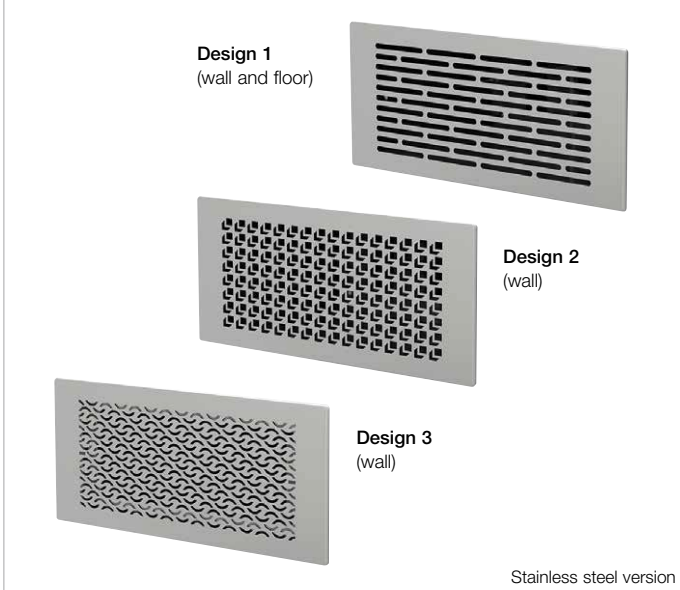

Wall and floor grilles

Helios wall and floor grilles fit perfectly into any room ambience and ensure a pleasant and draught-free airflow of supply and extract air. The elegant wall grilles are available in three designs, both in stainless steel or signal white.

Design grilles for walls and floors

The elegant wall grilles in three high-quality designs (stainless steel or signal white coating) blend perfectly into any room atmosphere and guarantee the pleasant draught-free flow of supply air.

Floor grille set for floor level installation. Three-dimensional adjustable compensation mechanism for adapting the grille to different floor covering heights or for alignment to a wall or window.

- **Description Wall grille set**
Grille for wall/floor box FRS-WBK 2-51.
- Set consists of:
Metal wall grille with installation frame and insert filter.
- **Surfaces/ Colours**
- Powder coating in white:
FRS-WGS 1, FRS-WGS 2 and FRS-WGS 3.
- High-quality stainless steel: FRS-WGS 1 E, FRS-WGS 2 E and FRS-WGS 3 E.

- **Description Floor grille set**
Grille for multi-floor box FRS-MBK 2-75 and wall/floor box FRS-WBK 2-51.
- Set consists of:
Grille frame, design floor grille and insert filter.
- **Surfaces/ Colours**
- High-quality stainless steel: FRS-BGS 1.