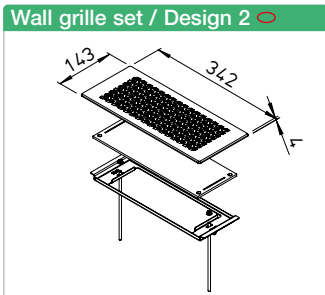

Floor grille set for floor level installation. Three-dimensional adjustable compensation mechanism for adapting the grille to different floor covering heights or for alignment to a wall or window.

- **Description Wall grille set**
Grille for wall/floor box FRS-WBK 2-51.
- Set consists of:
Metal wall grille with installation frame and insert filter.
- **Surfaces/ Colours**
- Powder coating in white:
FRS-WGS 1, FRS-WGS 2 and FRS-WGS 3.
- High-quality stainless steel: FRS-WGS 1 E, FRS-WGS 2 E and FRS-WGS 3 E.

- **Description Floor grille set**
Grille for multi-floor box FRS-MBK 2-75 and wall/floor box FRS-WBK 2-51.
- Set consists of:
Grille frame, design floor grille and insert filter.
- **Surfaces/ Colours**
- High-quality stainless steel: FRS-BGS 1.

Wall grille set		
Type	Ref. no.	
FRS-WGS 1 ○	03881	White
FRS-WGS 1 E ○	03886	Stainl. steel

Replacement filter mat for insert filter:
Type ELF-WGS, Ref. no. 03915, unit = 2 pcs.

- **Wall grille set FRS-WGS 1 E**
with additional wall/floor box FRS-WBK 2-51.