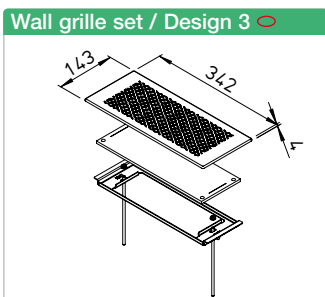

Floor grille set for floor level installation. Three-dimensional adjustable compensation mechanism for adapting the grille to different floor covering heights or for alignment to a wall or window.

- **Description Wall grille set**
Grille for wall/floor box FRS-WBK 2-51.
- Set consists of:
Metal wall grille with installation frame and insert filter.
- **Surfaces/ Colours**
- Powder coating in white:
FRS-WGS 1, FRS-WGS 2 and FRS-WGS 3.
- High-quality stainless steel: FRS-WGS 1 E, FRS-WGS 2 E and FRS-WGS 3 E.

- **Description Floor grille set**
Grille for multi-floor box FRS-MBK 2-75 and wall/floor box FRS-WBK 2-51.
- Set consists of:
Grille frame, design floor grille and insert filter.
- **Surfaces/ Colours**
- High-quality stainless steel: FRS-BGS 1.

Wall grille set		
Type	Ref. no.	
FRS-WGS 1 ○	03881	White
FRS-WGS 1 E ○	03886	Stainl. steel

Replacement filter mat for insert filter:
Type ELF-WGS, Ref. no. 03915, unit = 2 pcs.

- **Wall grille set FRS-WGS 1 E**
with additional wall/floor box FRS-WBK 2-51.

Wall grille set		
Type	Ref. no.	
FRS-WGS 2 ○	03882	White
FRS-WGS 2 E ○	03892	Stainl. steel

Replacement filter mat for insert filter:
Type ELF-WGS, Ref. no. 03915, unit = 2 pcs.

- **Wall grille set FRS-WGS 2 E**
with additional wall/floor box FRS-WBK 2-51.