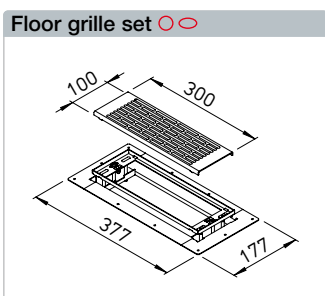

Floor grille set		
Type	Ref. no.	
FRS-BGS 1 ○○	03878	Stainl. steel

Replacement filter mat for insert filter:
Type ELF-BGS, Ref. no. 03914, unit = 2 pcs.