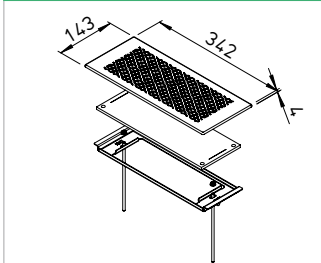

Wall grille set / Design 3

Wall grille set		
Type	Ref. no.	
FRS-WGS 3	03883	White
FRS-WGS 3 E	03904	Stainl. steel

Replacement filter mat for insert filter:
Type ELF-WGS, Ref. no. 03915, unit = 2 pcs.