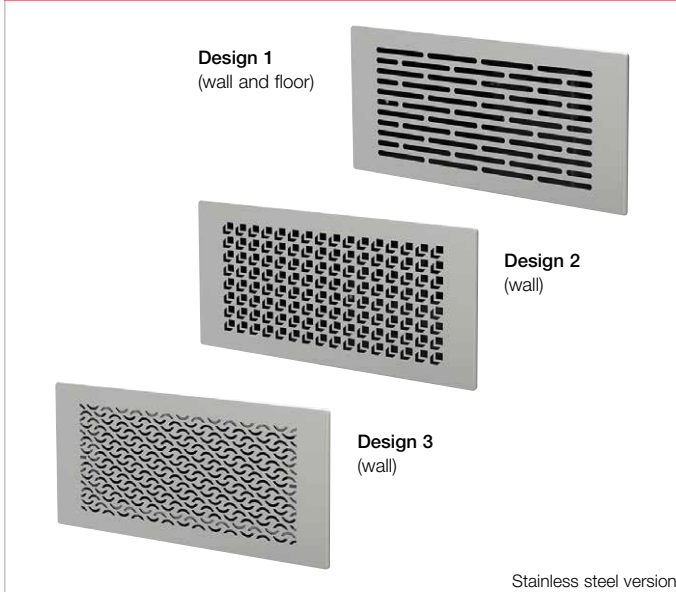

Wall and floor grilles

Helios wall and floor grilles fit perfectly into any room ambience and ensure a pleasant and draught-free airflow of supply and extract air. The elegant wall grilles are available in three designs, both in stainless steel or signal white.

Design grilles for walls and floors

The elegant wall grilles in three high-quality designs (stainless steel or signal white coating) blend perfectly into any room atmosphere and guarantee the pleasant draught-free flow of supply air.

Floor grille set for floor level installation. Three-dimensional adjustable compensation mechanism for adapting the grille to different floor covering heights or for alignment to a wall or window.

- **Description Wall grille set**
Grille for wall/floor box FRS-WBK 2-51.
- Set consists of:
Metal wall grille with installation frame and insert filter.
- **Surfaces/ Colours**
- Powder coating in white:
FRS-WGS 1, FRS-WGS 2 and FRS-WGS 3.
- High-quality stainless steel: FRS-WGS 1 E, FRS-WGS 2 E and FRS-WGS 3 E.

- **Description Floor grille set**
Grille for multi-floor box FRS-MBK 2-75 and wall/floor box FRS-WBK 2-51.
- Set consists of:
Grille frame, design floor grille and insert filter.
- **Surfaces/ Colours**
- High-quality stainless steel:
FRS-BGS 1.