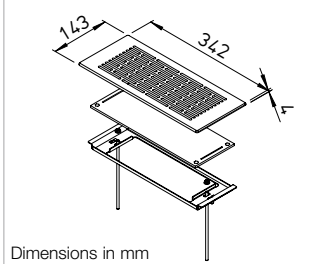

Wall grille set / Design 1

Wall grille set		
Type	Ref. no.	
FRS-WGS 1	03881	White
FRS-WGS 1 E	03886	Stainl. steel

Replacement filter mat for insert filter:
Type ELF-WGS, Ref. no. 03915, unit = 2 pcs.