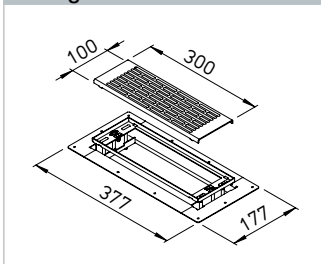

Floor grille set

Floor grille set		
Type	Ref. no.	
FRS-BGS 1	03878	Stainl. steel

Replacement filter mat for insert filter:
Type ELF-BGS, Ref. no. 03914, unit = 2 pcs.