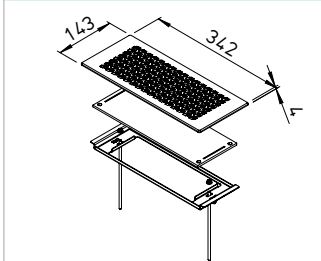

Wall grille set / Design 2

Wall grille set		
Type	Ref. no.	
FRS-WGS 2	03882	White
FRS-WGS 2 E	03892	Stainl. steel

Replacement filter mat for insert filter:
Type ELF-WGS, Ref. no. 03915, unit = 2 pcs.